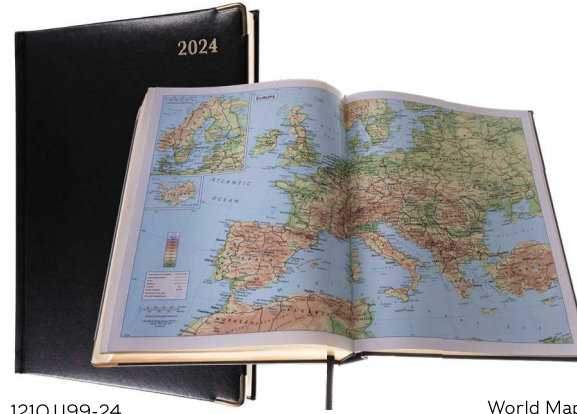

Classic

The cornerstone of the Debben range, the Classic series combines premium quality with a range of essential features. Its subtle cream paper is finished with metallic edging, complemented by a printed silk marker ribbon, while its cover utilises executive black PU with protective metallic gold corner protectors, creating a classic diary, and sophisticated planning solution for every schedule.

1210.U99-24

World Map

Day to a Page with Appts.

Vertical Week to View with Appts.

Tabs

Japanese Premium Paper

Ribbon Marker

Lay Flat Opening

Code	Size (H x W mm)	Page Layout	PP Count	GSM	Material
1200.U99-24	Manager (260 x 190)	Day to a Page (7am -9pm, 1/2 hourly)	416	70	PU
1210.U99-24		Week to View (8am - 8pm, hourly)	136	80	